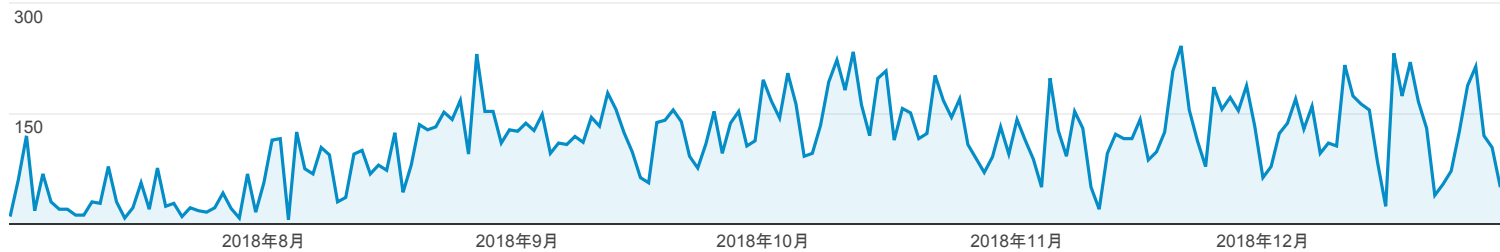

ページ

すべてのユーザー
100.00% ページビュー数

2018/07/01 - 2018/12/30

エクスプローラ

● ページビュー数

ページ	ページビュー数	ページ別訪問数	平均ページ滞在時間	閲覧開始数	直帰率	離脱率	ページの価値
	20,247 全体に対する割合: 100.00% (20,247)	9,264 全体に対する割合: 100.00% (9,264)	00:00:26 ビューの平均: 00:00:26 (0.00%)	7,896 全体に対する割合: 100.00% (7,896)	2.23% ビューの平均: 2.23% (0.00%)	39.00% ビューの平均: 39.00% (0.00%)	¥0 全体に対する割合: 0.00% (¥0)
1. /	4,461 (22.03%)	1,952 (21.07%)	00:00:23	1,866 (23.63%)	7.07%	38.42%	¥0 (0.00%)
2. /profile	1,052 (5.20%)	493 (5.32%)	00:00:21	407 (5.15%)	2.46%	38.97%	¥0 (0.00%)
3. /archives/3155	997 (4.92%)	460 (4.97%)	00:00:29	449 (5.69%)	0.22%	43.93%	¥0 (0.00%)
4. /greetings	909 (4.49%)	422 (4.56%)	00:00:21	342 (4.33%)	2.05%	35.53%	¥0 (0.00%)
5. /archives/2474	710 (3.51%)	340 (3.67%)	00:00:05	337 (4.27%)	0.00%	47.46%	¥0 (0.00%)
6. /archives/3310	526 (2.60%)	249 (2.69%)	00:00:19	247 (3.13%)	0.00%	46.96%	¥0 (0.00%)
7. /archives/2614	392 (1.94%)	181 (1.95%)	00:00:18	178 (2.25%)	0.56%	45.15%	¥0 (0.00%)
8. /service/workflow	366 (1.81%)	176 (1.90%)	00:00:17	123 (1.56%)	3.25%	37.70%	¥0 (0.00%)
9. /contact	358 (1.77%)	163 (1.76%)	00:00:48	113 (1.43%)	0.88%	36.03%	¥0 (0.00%)
10. /archives/3162	315 (1.56%)	149 (1.61%)	00:00:24	146 (1.85%)	0.68%	43.17%	¥0 (0.00%)
11. /archives/3270	309 (1.53%)	148 (1.60%)	00:00:13	145 (1.84%)	0.69%	46.28%	¥0 (0.00%)
12. /en/archives/3303	286 (1.41%)	116 (1.25%)	00:01:09	103 (1.30%)	0.00%	36.36%	¥0 (0.00%)
13. /archives/3329	270 (1.33%)	125 (1.35%)	00:00:28	112 (1.42%)	0.00%	43.70%	¥0 (0.00%)
14. /service/fee	240 (1.19%)	108 (1.17%)	00:00:25	54 (0.68%)	0.00%	30.00%	¥0 (0.00%)
15. /archives/3366	228 (1.13%)	109 (1.18%)	00:00:06	105 (1.33%)	0.00%	46.05%	¥0 (0.00%)
16. /archives/1096	226 (1.12%)	110 (1.19%)	00:00:23	96 (1.22%)	0.00%	46.02%	¥0 (0.00%)
17. /archives/3588	224 (1.11%)	109 (1.18%)	00:00:46	98 (1.24%)	0.00%	44.20%	¥0 (0.00%)
18. /archives/3236	221 (1.09%)	101 (1.09%)	00:00:44	93 (1.18%)	0.00%	40.72%	¥0 (0.00%)
19. /archives/1076	214 (1.06%)	93 (1.00%)	00:00:33	87 (1.10%)	0.00%	32.71%	¥0 (0.00%)
20. /profile/biography	214 (1.06%)	91 (0.98%)	00:00:28	28 (0.35%)	0.00%	21.96%	¥0 (0.00%)