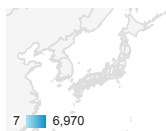

地域

すべて » 国: Japan

2019/01/01 - 2019/06/30

すべてのユーザー
88.61% ユーザー

地図表示

サマリー

地域	集客			行動			コンバージョン		
	ユーザー	新規ユーザー	セッション	直帰率	ページ/セッション	平均セッション時間	コンバージョン率	すべての目標 目標の完了数	目標値
	14,933 全体に対する割合: 88.61% (16,853)	14,929 全体に対する割合: 88.51% (16,867)	16,720 全体に対する割合: 88.17% (18,963)	1.04% ビューの平均: 1.72% (-39.47%)	2.35 ビューの平均: 2.35 (0.02%)	00:00:38 ビューの平均: 00:00:38 (-0.58%)	10.13% ビューの平均: 10.44% (-3.02%)	1,693 全体に対する割合: 85.51% (1,980)	¥0 全体に対する割合: 0.00% (¥0)
1. Tokyo	6,970 (45.78%)	6,851 (45.89%)	7,748 (46.34%)	1.07%	2.39	00:00:40	10.69%	828 (48.91%)	¥0 (0.00%)
2. Osaka	1,740 (11.43%)	1,708 (11.44%)	1,902 (11.38%)	0.95%	2.32	00:00:36	9.36%	178 (10.51%)	¥0 (0.00%)
3. Kanagawa	1,504 (9.88%)	1,451 (9.72%)	1,622 (9.70%)	1.17%	2.29	00:00:41	9.43%	153 (9.04%)	¥0 (0.00%)
4. Aichi	617 (4.05%)	600 (4.02%)	660 (3.95%)	0.61%	2.26	00:00:37	7.88%	52 (3.07%)	¥0 (0.00%)
5. Saitama	476 (3.13%)	465 (3.11%)	543 (3.25%)	0.92%	2.37	00:00:51	11.97%	65 (3.84%)	¥0 (0.00%)
6. Chiba	374 (2.46%)	368 (2.47%)	406 (2.43%)	1.72%	2.46	00:00:37	15.52%	63 (3.72%)	¥0 (0.00%)
7. Fukuoka	325 (2.13%)	319 (2.14%)	347 (2.08%)	0.86%	2.32	00:00:30	8.07%	28 (1.65%)	¥0 (0.00%)
8. Hyogo	294 (1.93%)	288 (1.93%)	369 (2.21%)	0.27%	2.41	00:00:36	9.21%	34 (2.01%)	¥0 (0.00%)
9. Hokkaido	271 (1.78%)	264 (1.77%)	284 (1.70%)	1.06%	2.27	00:00:25	10.92%	31 (1.83%)	¥0 (0.00%)
10. Kyoto	230 (1.51%)	227 (1.52%)	245 (1.47%)	2.86%	2.23	00:00:34	8.16%	20 (1.18%)	¥0 (0.00%)
11. Shizuoka	157 (1.03%)	154 (1.03%)	163 (0.97%)	0.61%	2.26	00:00:36	5.52%	9 (0.53%)	¥0 (0.00%)
12. Hiroshima	154 (1.01%)	151 (1.01%)	163 (0.97%)	0.61%	2.13	00:00:16	5.52%	9 (0.53%)	¥0 (0.00%)
13. Ibaraki	115 (0.76%)	111 (0.74%)	134 (0.80%)	1.49%	2.41	00:00:40	13.43%	18 (1.06%)	¥0 (0.00%)
14. Tochigi	107 (0.70%)	105 (0.70%)	117 (0.70%)	1.71%	2.22	00:00:16	7.69%	9 (0.53%)	¥0 (0.00%)
15. Ishikawa	106 (0.70%)	105 (0.70%)	113 (0.68%)	0.88%	2.24	00:00:34	7.96%	9 (0.53%)	¥0 (0.00%)
16. Shiga	102 (0.67%)	102 (0.68%)	107 (0.64%)	2.80%	2.14	00:00:30	7.48%	8 (0.47%)	¥0 (0.00%)
17. Miyagi	100 (0.66%)	100 (0.67%)	105 (0.63%)	0.00%	2.48	00:00:35	9.52%	10 (0.59%)	¥0 (0.00%)
18. Okinawa	96 (0.63%)	94 (0.63%)	100 (0.60%)	2.00%	2.16	00:00:40	7.00%	7 (0.41%)	¥0 (0.00%)
19. Niigata	92 (0.60%)	91 (0.61%)	99 (0.59%)	1.01%	3.14	00:00:58	12.12%	12 (0.71%)	¥0 (0.00%)
20. Nagano	91 (0.60%)	91 (0.61%)	97 (0.58%)	1.03%	2.43	00:00:52	12.37%	12 (0.71%)	¥0 (0.00%)
21. Fukushima	90 (0.59%)	90 (0.60%)	92 (0.55%)	0.00%	2.09	00:00:08	3.26%	3 (0.18%)	¥0 (0.00%)
22. Gifu	77	76	78	2.56%	2.28	00:00:26	8.97%	7	¥0